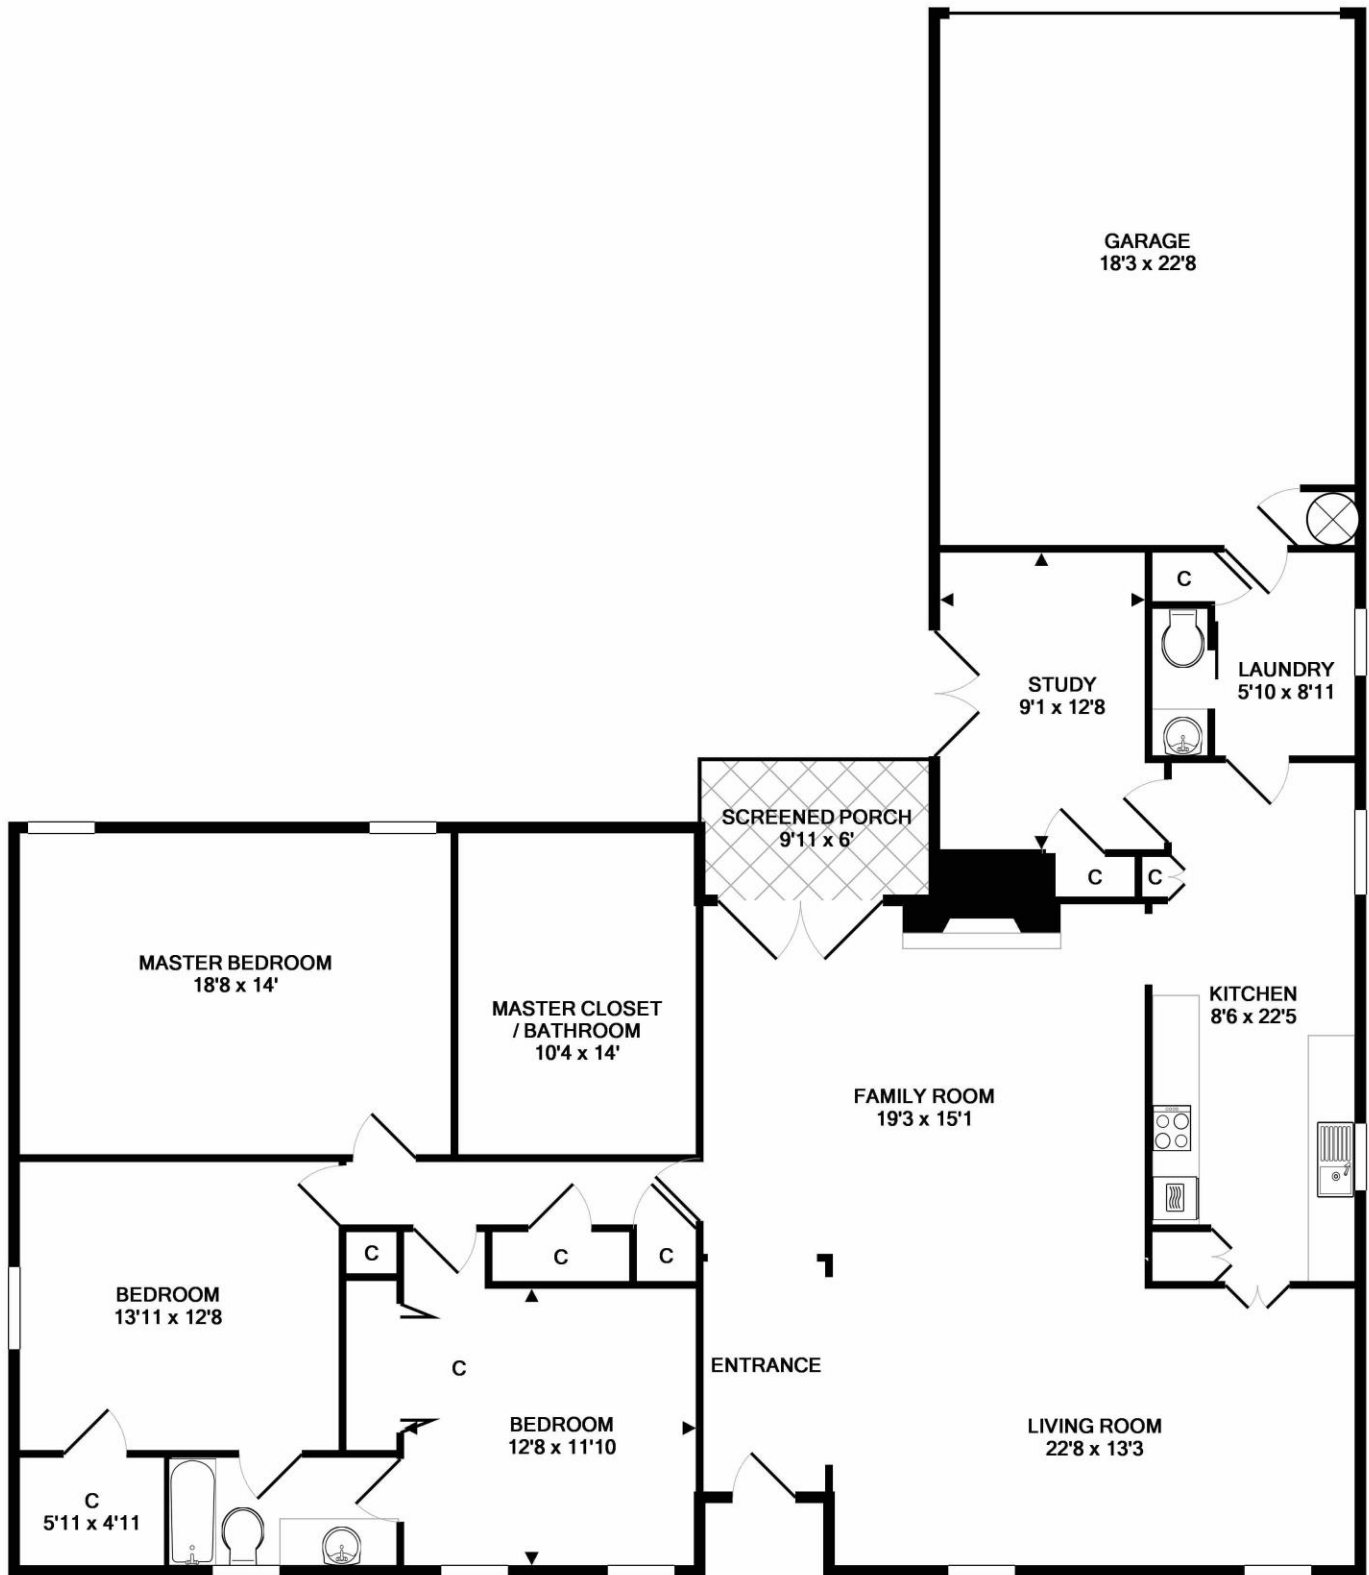

PROPOSED

6128 Chelsey Lane, Dallas

Whilst every attempt has been made to ensure the accuracy of the floor plan contained here, all measurements and features are approximate and no responsibility is taken for any error, omission, or mis-statement. This plan is for illustrative purposes only and should not be relied upon.

Plan produced by Sunstone Property Solutions www.sunstoneps.com

PROPOSED

6128 Chelsey Lane, Dallas

Whilst every attempt has been made to ensure the accuracy of the floor plan contained here, all measurements and features are approximate and no responsibility is taken for any error, omission, or mis-statement. This plan is for illustrative purposes only and should not be relied upon.