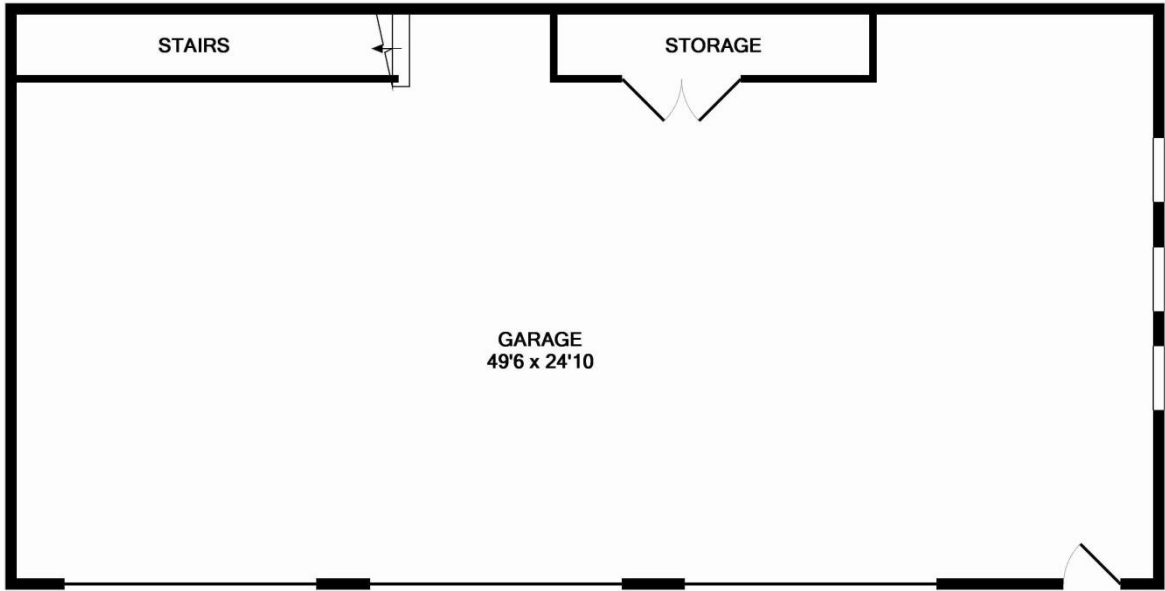

1ST FLOOR

**5205 Prince Lane Flower Mound September 2014**

Whilst every attempt has been made to ensure the accuracy of the floor plan contained here, all measurements and features are approximate and no responsibility is take for any error, omission, or mis-statement. This plan is for illustrative purposes only and should not be relied upon.

Plan produced by Sunstone Property Solutions [www.sunstoneps.com](http://www.sunstoneps.com)

LOWER LEVEL

**5205 Prince Lane Flower Mound September 2014**

Whilst every attempt has been made to ensure the accuracy of the floor plan contained here, all measurements and features are approximate and no responsibility is take for any error, omission, or mis-statement. This plan is for illustrative purposes only and should not be relied upon.

Plan produced by Sunstone Property Solutions [www.sunstoneps.com](http://www.sunstoneps.com)

2ND FLOOR

3RD FLOOR

**5205 Prince Lane Flower Mound September 2014**

Whilst every attempt has been made to ensure the accuracy of the floor plan contained here, all measurements and features are approximate and no responsibility is take for any error, omission, or mis-statement. This plan is for illustrative purposes only and should not be relied upon.

Plan produced by Sunstone Property Solutions [www.sunstoneps.com](http://www.sunstoneps.com)

1ST FLOOR

2ND FLOOR

**5205 Prince Lane Flower Mound September 2014**

Whilst every attempt has been made to ensure the accuracy of the floor plan contained here, all measurements and features are approximate and no responsibility is take for any error, omission, or mis-statement. This plan is for illustrative purposes only and should not be relied upon.