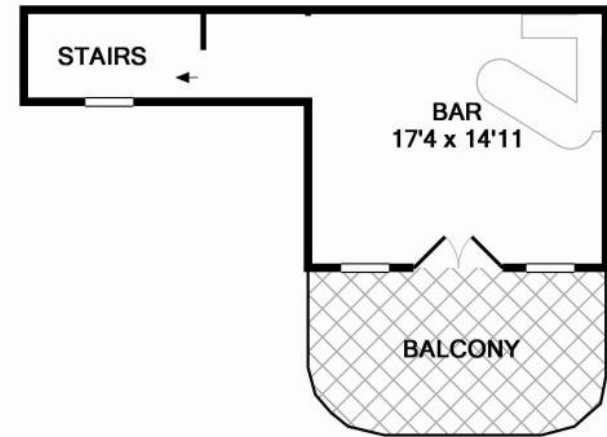

1ST FLOOR

**5205 Prince Lane Flower Mound September 2014**

Whilst every attempt has been made to ensure the accuracy of the floor plan contained here, all measurements and features are approximate and no responsibility is take for any error, omission, or mis-statement. This plan is for illustrative purposes only and should not be relied upon.

Plan produced by Sunstone Property Solutions [www.sunstoneps.com](http://www.sunstoneps.com)

LOWER LEVEL

**5205 Prince Lane Flower Mound September 2014**

Whilst every attempt has been made to ensure the accuracy of the floor plan contained here, all measurements and features are approximate and no responsibility is take for any error, omission, or mis-statement. This plan is for illustrative purposes only and should not be relied upon.

Plan produced by Sunstone Property Solutions [www.sunstoneps.com](http://www.sunstoneps.com)

2ND FLOOR

3RD FLOOR

**5205 Prince Lane Flower Mound September 2014**

Whilst every attempt has been made to ensure the accuracy of the floor plan contained here, all measurements and features are approximate and no responsibility is take for any error, omission, or mis-statement. This plan is for illustrative purposes only and should not be relied upon.

Plan produced by Sunstone Property Solutions [www.sunstoneps.com](http://www.sunstoneps.com)

1ST FLOOR

2ND FLOOR

**5205 Prince Lane Flower Mound September 2014**

Whilst every attempt has been made to ensure the accuracy of the floor plan contained here, all measurements and features are approximate and no responsibility is take for any error, omission, or mis-statement. This plan is for illustrative purposes only and should not be relied upon.