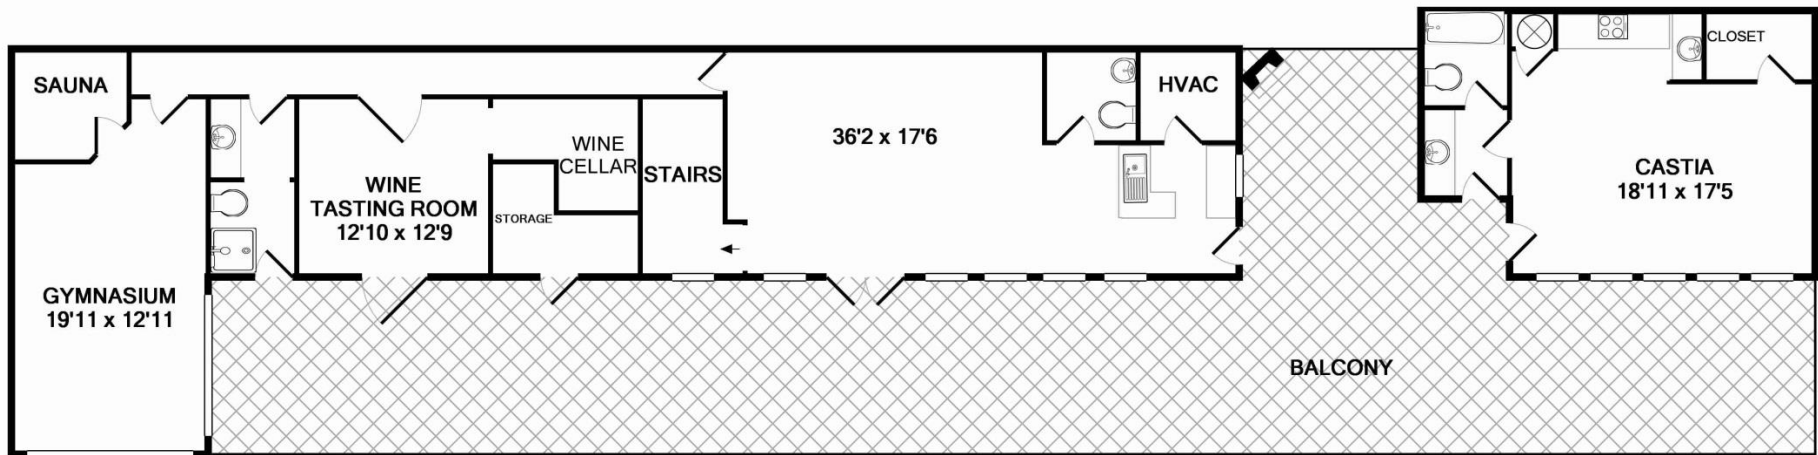

1ST FLOOR

**5205 Prince Lane Flower Mound September 2014**

Whilst every attempt has been made to ensure the accuracy of the floor plan contained here, all measurements and features are approximate and no responsibility is take for any error, omission, or mis-statement. This plan is for illustrative purposes only and should not be relied upon.

Plan produced by Sunstone Property Solutions [www.sunstoneps.com](http://www.sunstoneps.com)

LOWER LEVEL

**5205 Prince Lane Flower Mound September 2014**

Whilst every attempt has been made to ensure the accuracy of the floor plan contained here, all measurements and features are approximate and no responsibility is take for any error, omission, or mis-statement. This plan is for illustrative purposes only and should not be relied upon.

Plan produced by Sunstone Property Solutions [www.sunstoneps.com](http://www.sunstoneps.com)

2ND FLOOR

3RD FLOOR

**5205 Prince Lane Flower Mound September 2014**

Whilst every attempt has been made to ensure the accuracy of the floor plan contained here, all measurements and features are approximate and no responsibility is take for any error, omission, or mis-statement. This plan is for illustrative purposes only and should not be relied upon.

Plan produced by Sunstone Property Solutions [www.sunstoneps.com](http://www.sunstoneps.com)

1ST FLOOR

2ND FLOOR

**5205 Prince Lane Flower Mound September 2014**

Whilst every attempt has been made to ensure the accuracy of the floor plan contained here, all measurements and features are approximate and no responsibility is take for any error, omission, or mis-statement. This plan is for illustrative purposes only and should not be relied upon.